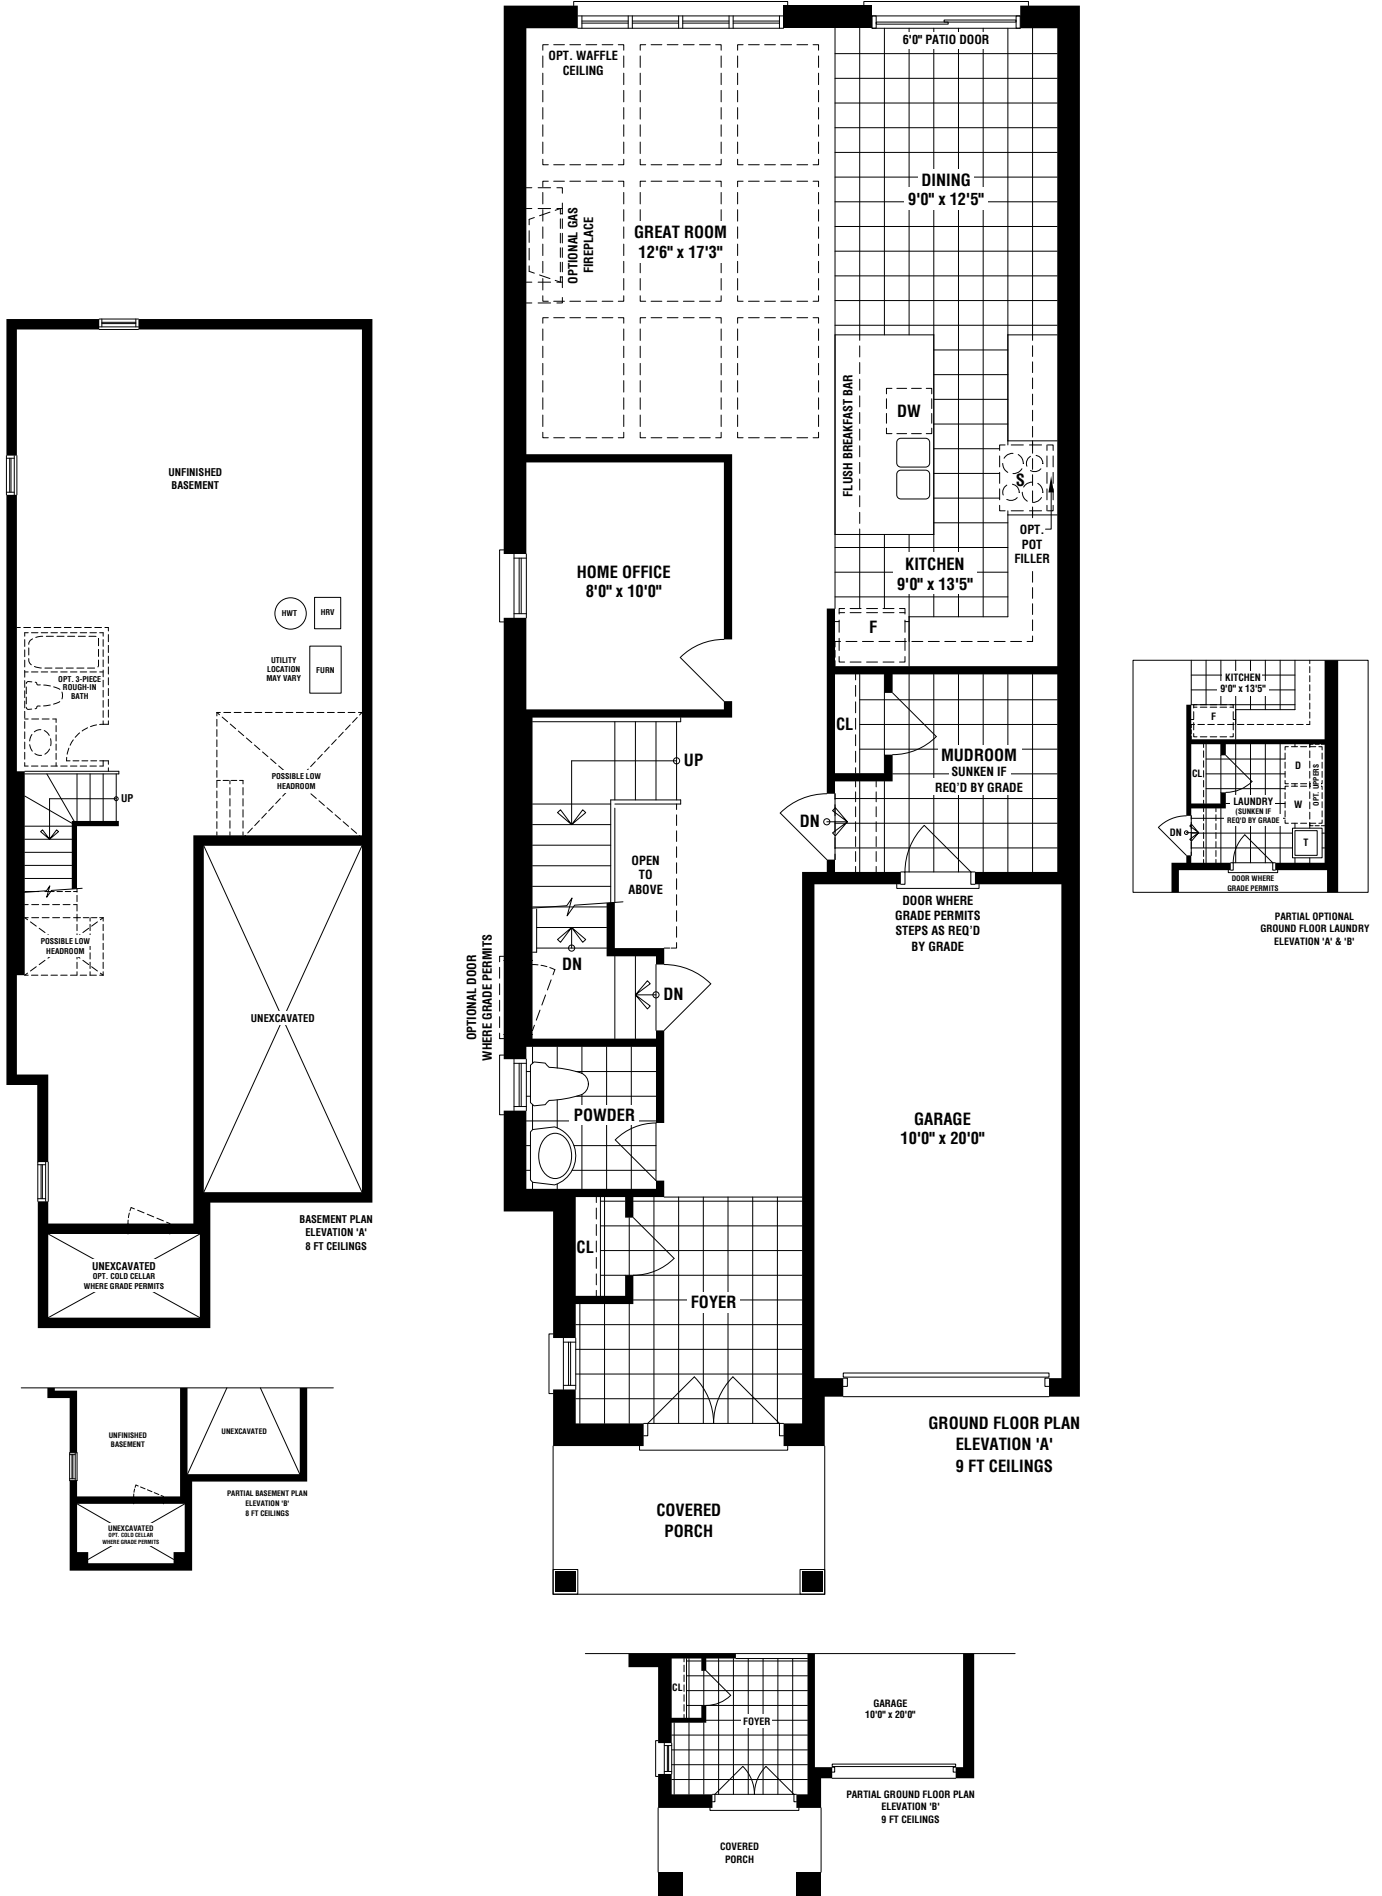

BONDHEAD

— A NATURAL CHOICE —

30' DETACHED DESIGNS

THE PARKRIDGE

ELEVATION a: 2406 SQ. FT.

BONDHEAD

— A NATURAL CHOICE —

30' DETACHED DESIGNS

THE PARKRIDGE

ELEVATION B: 2406 SQ. FT.

THE PARKRIDGE

ELEVATION A: 2406 SQ. FT. | ELEVATION B: 2406 SQ. FT.

30' DETACHED DESIGNS